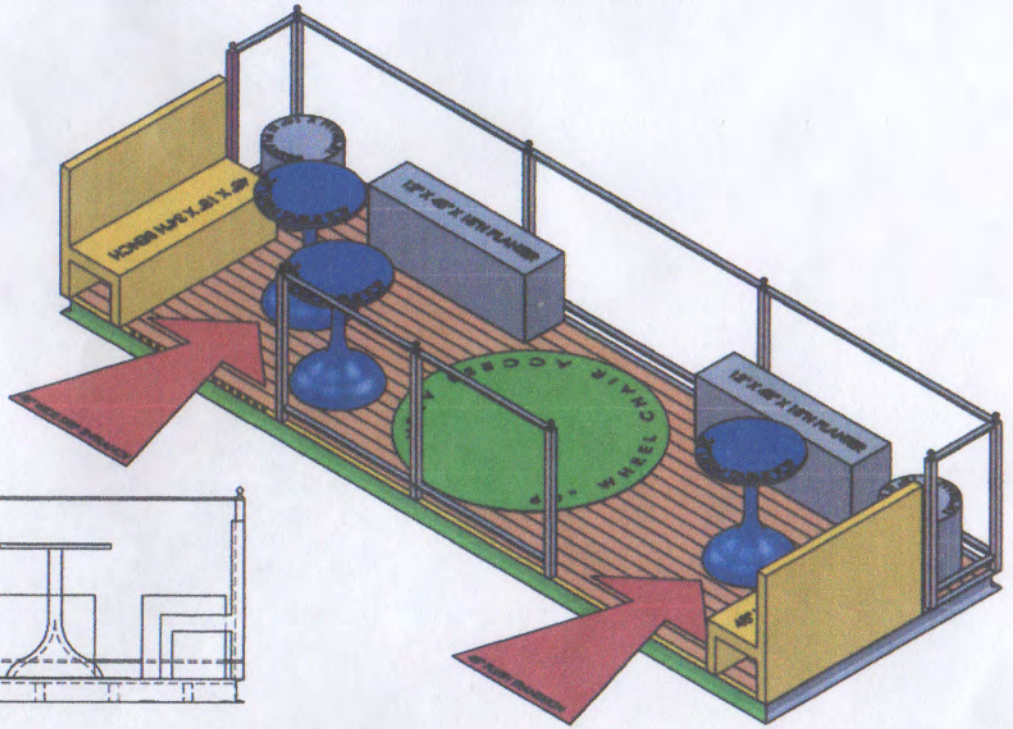

Object Assembly
 1760 Armstrong Ave
 San Francisco, Ca 94124

SK2.1 Plan View

Parklet Installation
 Just for you cafe
 732 22nd Street, San Francisco

216.000

OBJECT ASSEMBLY

TITLE: PARKLET INSTALL
JUST FOR YOU
732 22ND ST. SF

SIZE DWG. NO. REV

A SK3.2MOD COMPLIANCE

SCALE: 1:64 WEIGHT:

SHEET 1 OF 1