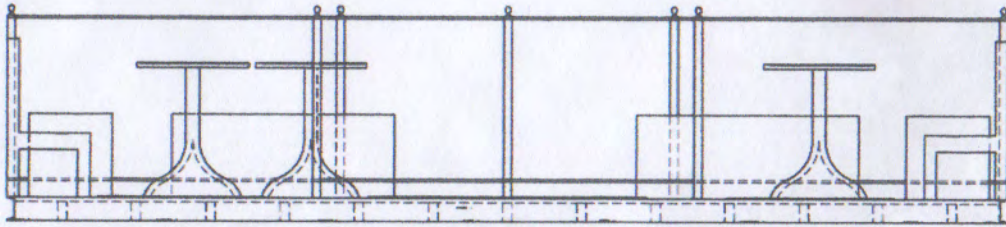

Object Assembly
 1760 Armstrong Ave
 San Francisco, Ca 94124

SK2.1 Plan View

Parklet Installation
 Just for you cafe
 732 22nd Street, San Francisco

216.000

OBJECT ASSEMBLY

TITLE: PARKLET INSTALL
JUST FOR YOU
732 22ND ST. SF

SIZE DWG. NO. REV

A SK3.2MOD COMPLIANCE

SCALE: 1:64 WEIGHT:

SHEET 1 OF 1