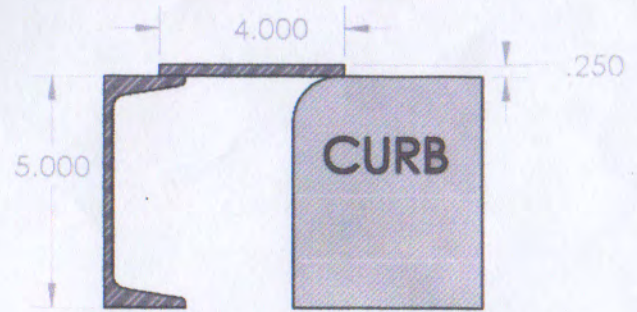

Object Assembly
 1760 Armstrong Ave
 San Francisco, Ca 94124

SK2.1 Plan View

Parklet Installation
 Just for you cafe
 732 22nd Street, San Francisco

216.000

OBJECT ASSEMBLY

TITLE: PARKLET INSTALL
JUST FOR YOU
732 22ND ST. SF

SIZE DWG. NO. REV

A SK3.2MOD COMPLIANCE

SCALE: 1:64 WEIGHT:

SHEET 1 OF 1