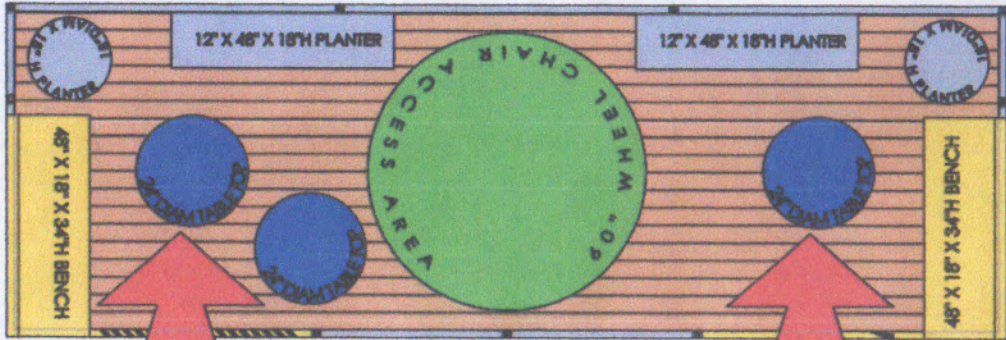

Object Assembly
 1760 Armstrong Ave
 San Francisco, Ca 94124

SK2.1 Plan View

Parklet Installation
 Just for you cafe
 732 22nd Street, San Francisco

216.000

OBJECT ASSEMBLY

TITLE: PARKLET INSTALL
JUST FOR YOU
732 22ND ST. SF

SIZE DWG. NO. REV

A SK3.2MOD COMPLIANCE

SCALE: 1:64 WEIGHT:

SHEET 1 OF 1